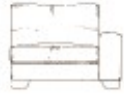

## CORNER GROUP

Lounger/Chaise

Stool

Medium Corner

Single corner

Large Corner

Extra Small  
1 arm

Large 1 arm

Grand 1 arm

Grand Corner

Super Grand Corner

Small 1 arm

Medium 1 arm

Extra Small  
armless

Small  
armless

Medium  
armless

Large  
armless

Grand armless

Gibson Corner group	List	Our Price	width	height*	depth
Single corner unit	£2,395	£1,995	100	68	100
Medium corner unit	£3,235	£2,825	201	68	100
Large corner unit	£3,350	£2,860	214	68	100
Grand Corner unit	£3,365	£2,870	226	68	100
Super grand corner unit	£3,795	£3,195	276	68	100
Extra small 1 arm	£1,995	£1,695	100	68	100
Small 1 arm	£2,250	£1,895	113	68	100
Medium 1 arm	£2,925	£2,475	175	68	100
Large 1 arm	£3,050	£2,595	200	68	100
Grand 1 arm	£3,195	£2,695	225	68	100
Extra small armless	£1,825	£1,550	75	68	100
Small armless	£2,095	£1,795	88	68	100
Medium armless	£2,875	£2,425	150	68	100
Large armless	£2,985	£2,525	175	68	100
Grand armless	£3,175	£2,675	200	68	100
Lounger/ Chaise	£2,640	£2,325	100	68	180
Grand footstool	£1,195	£995	102	45	75
Large footstool	£1,175	£975	88	45	75
Medium footstool	£1,150	£945	75	45	75