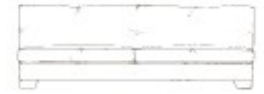

## CORNER GROUP

Lounger/Chaise

Stool

Medium Corner

Single corner

Large Corner

Extra Small  
1 arm

Large 1 arm

Grand 1 arm

Grand Corner

Super Grand Corner

Small 1 arm

Medium 1 arm

Extra Small  
armless

Small  
armless

Medium  
armless

Large  
armless

Grand armless

Gibson Corner group	List	Our Price	width	height*	depth
Single corner unit	£2,395	£1,995	100	68	100
Medium corner unit	£3,235	£2,825	201	68	100
Large corner unit	£3,350	£2,860	214	68	100
Grand Corner unit	£3,365	£2,870	226	68	100
Super grand corner unit	£3,795	£3,195	276	68	100
Extra small 1 arm	£1,995	£1,695	100	68	100
Small 1 arm	£2,250	£1,895	113	68	100
Medium 1 arm	£2,925	£2,475	175	68	100
Large 1 arm	£3,050	£2,595	200	68	100
Grand 1 arm	£3,195	£2,695	225	68	100
Extra small armless	£1,825	£1,550	75	68	100
Small armless	£2,095	£1,795	88	68	100
Medium armless	£2,875	£2,425	150	68	100
Large armless	£2,985	£2,525	175	68	100
Grand armless	£3,175	£2,675	200	68	100
Lounger/ Chaise	£2,640	£2,325	100	68	180
Grand footstool	£1,195	£995	102	45	75
Large footstool	£1,175	£975	88	45	75
Medium footstool	£1,150	£945	75	45	75